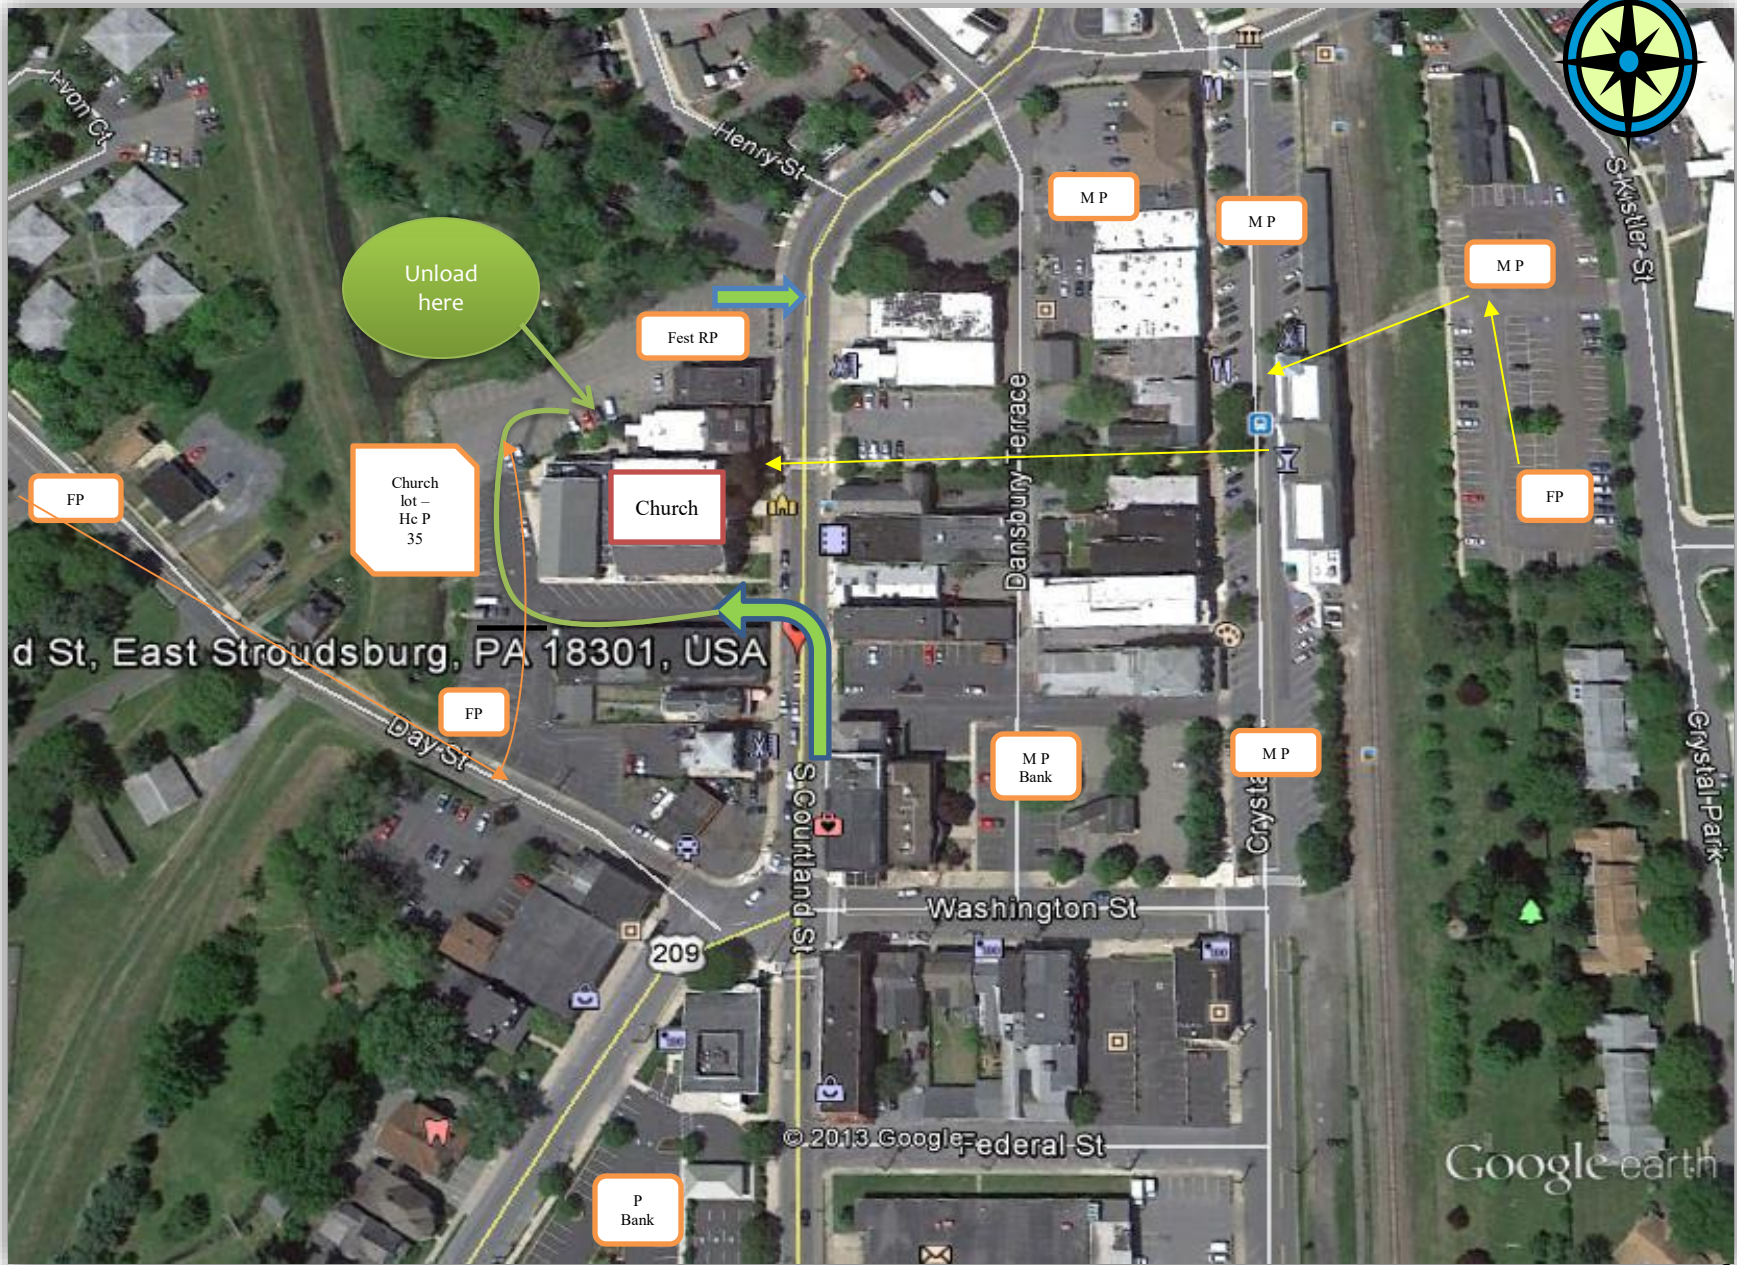

OVERHEAD VIEW OF PARKING OPTIONS FOR WDF 17, 04/26 & 27/2019

Legend: Church Lot/HcP = Handicapped/Older Folks Parking; **Fest RP** = Fest Reserved Parking; **MP** = Metered Parking; **FP** = Free parking
Yellow arrows indicate where to walk to the church.